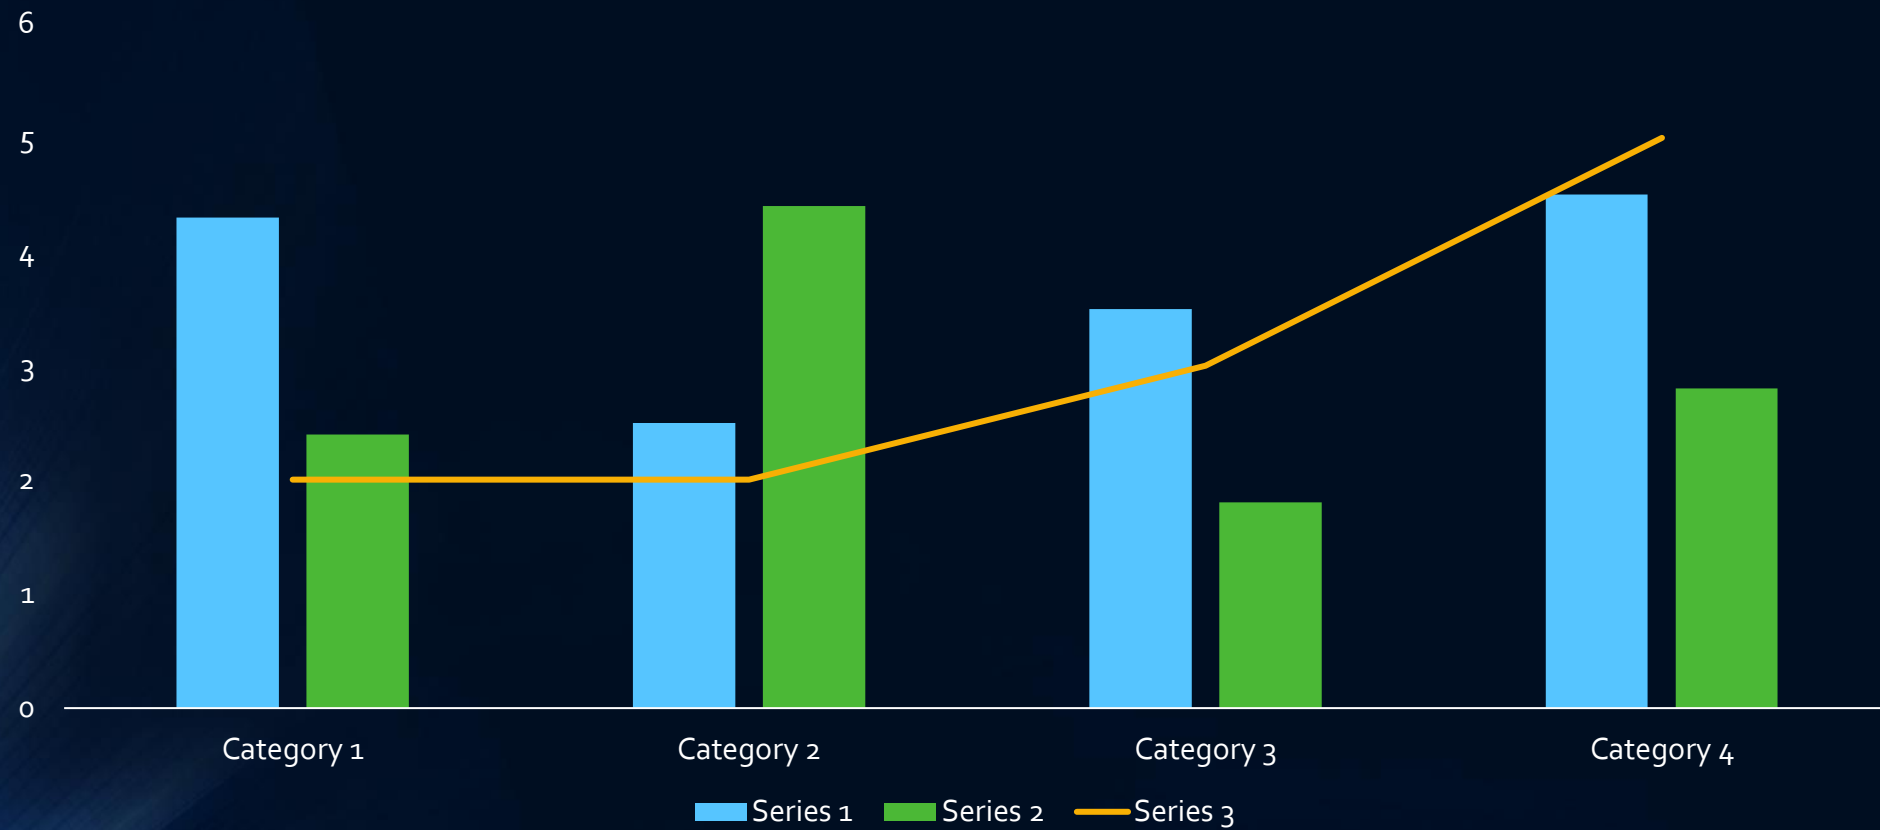

Title and Content Layout with Chart

Two Content Layout with Table

- First bullet point here
- Second bullet point here
- Third bullet point here

Class	Group 1	Group 2
Class 1	82	95
Class 2	76	88
Class 3	84	90